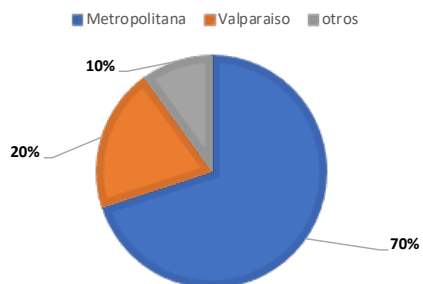

FREQUENCY

Three a week.

B2B CIRCULATION

E-mail distribution to professionals in the tourist industry through a complete database that includes over 35.000 e-mail addresses (leisure and corporate).

DISTRIBUTION BY REGION

DISTRIBUTION BY SEGMENT

HEADER
540 X 90 PIXELS
200 KB TOP
U\$S 1.200 + VAT

UPPER LATERAL
120 X 190 PIXELS
200 KB TOP
U\$S 600 + VAT

LOWER LATERAL
120 X 190 PIXELS
200 KB TOP
U\$S 420 + VAT

UPPER DOUBLE
120 X 380 PIXELS
200 KB TOP
U\$S 1.020 + VAT