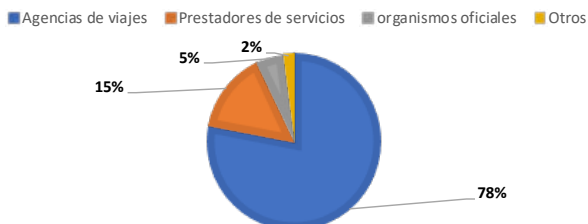

FREQUENCY

Three a week.

B2B CIRCULATION

E-mail distribution to professionals in the tourist industry through a complete database that includes over 35.000 e-mail addresses (leisure and corporate).

DISTRIBUTION BY REGION

DISTRIBUTION BY SEGMENT

HEADER
540 X 90 PIXELS
200 KB TOP
U\$S 1.200 + VAT

UPPER LATERAL
120 X 190 PIXELS
200 KB TOP
U\$S 600 + VAT

LOWER LATERAL
120 X 190 PIXELS
200 KB TOP
U\$S 420 + VAT

UPPER DOUBLE
120 X 380 PIXELS
200 KB TOP
U\$S 1.020 + VAT