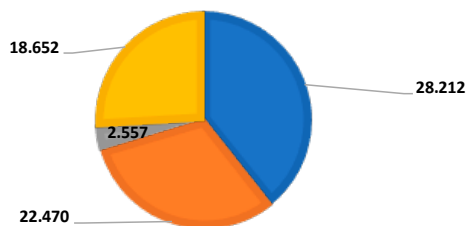

DISTRIBUTION BY SEGMENT

■ Agencias DE VIAJES ■ PRESTADORES DE SERVICIOS ■ Organismos oficiales ■ Otros